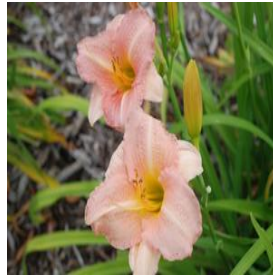

**Berberis thunbergii var atropurpurea** Crimson  
Pygmy  
Height: 18-24 in  
Spread: 2-3 ft  
Zone: 4-8

**Celosia argentea var. plumosa** Fresh Look Red  
Height: 12-24 in  
Spread: 12-20 in  
Zone: 10-11

**Hemerocallis x Little Heavenly Angel**  
Height: 20-26 in  
Spread: 24-36 in  
Zone: 4-9

**Hosta Paul's Glory**  
Height: 18-24 in  
Spread: 24-36 in  
Zone: 3-9

**Prunus Snow Goose**  
Height: 15-20 ft  
Spread: 15-20 ft  
Zone: 5-9