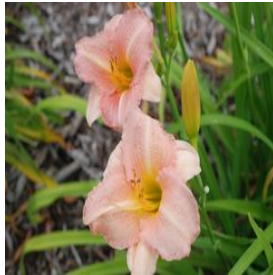

**Berberis thunbergii var atropurpurea** Crimson  
Pygmy  
Height: 18-24 in  
Spread: 2-3 ft  
Zone: 4-8

**Celosia argentea var. plumosa** Fresh Look Red  
Height: 12-24 in  
Spread: 12-20 in  
Zone: 10-11

**Hemerocallis x Little Heavenly Angel**  
Height: 20-26 in  
Spread: 24-36 in  
Zone: 4-9

**Hosta Paul's Glory**  
Height: 18-24 in  
Spread: 24-36 in  
Zone: 3-9

**Prunus Snow Goose**  
Height: 15-20 ft  
Spread: 15-20 ft  
Zone: 5-9