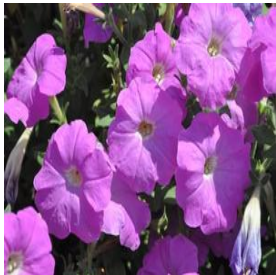

Celosia argentea var. plumosa Fresh Look Red
 Height: 12-24 in
 Spread: 12-20 in
 Zone: 10-11

Hosta Paul's Glory
 Height: 18-24 in
 Spread: 24-36 in
 Zone: 3-9

Hydrangea macrophylla Endless Summer®
 Height: 3-4 ft
 Spread: 3-4 ft
 Zone: 4-9

Impatiens hawkeri SunHarmony Series
 Height: 10-12 in
 Spread: 10-16 in
 Zone: 10-11

Iris germanica Celebration Song
 Height: 36-38 in
 Spread: 12-24 in
 Zone: 3-9

Melampodium divaricatum Showstar
 Height: 18-20 in
 Spread: 8-12 in
 Zone: 10-11

Paeonia Itoh Hybrid Garden Treasure
 Height: 2-3 ft
 Spread: 2-3 ft
 Zone: 4-8

Pelargonium x hortorum Ringo® 2000 Lavender
 Height: 10-12 in
 Spread: 12-15 in
 Zone: 10-11

Petunia x hybrida Carpet Lilac
 Height: 10-12 in
 Spread: 10-12 in
 Zone: 10-11