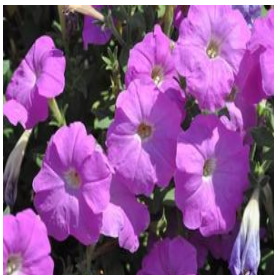

Hydrangea macrophylla Endless Summer®
Height: 3-4 ft
Spread: 3-4 ft
Zone: 4-9

Petunia x hybrida Carpet Lilac
Height: 10-12 in
Spread: 10-12 in
Zone: 10-11