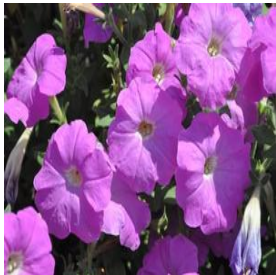

Impatiens hawkeri SunHarmony Series
Height: 10-12 in
Spread: 10-16 in
Zone: 10-11

Petunia x hybrida Carpet Lilac
Height: 10-12 in
Spread: 10-12 in
Zone: 10-11