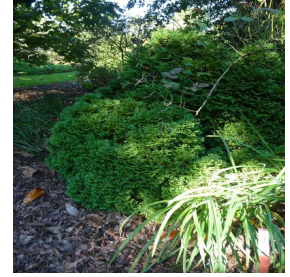

**Acer saccharum
Crescendo™**
Height: 40-45 ft
Spread: 30-35 ft
Zone: 5-7

**Hemerocallis x Black Eyed
Stella**
Height: 15-18 in
Spread: 18-24 in
Zone: 2-9

Iris germanica Solo Flight
Height: 34-36 in
Spread: 12-24 in
Zone: 3-9

**Thuja occidentalis 'Hetz
Midget'**
Height: 3-4 ft
Spread: 4-5 ft
Zone: 2-7