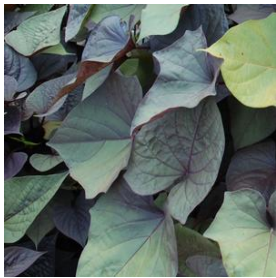

Acer rubrum Autumn Flame
 Height: 40-50 ft
 Spread: 30-50 ft
 Zone: 4-8

Angelonia Angelmist Spreading Purple Improved
 Height: 4-10 in
 Spread: 9-12 in
 Zone: 9-10

Calibrachoa Superbells® White
 Height: 6-12 in
 Spread: 12-24 in
 Zone: 9-11

Cornus sericea Silver and Gold
 Height: 6-8 ft
 Spread: 8-10 ft
 Zone: 3-8

Fothergilla x intermedia Mount Airy
 Height: 5-6 ft
 Spread: 5-6 ft
 Zone: 4-9

Hypericum prolificum
 Height: 1-5 ft
 Spread: 1-4 ft
 Zone: 3-8