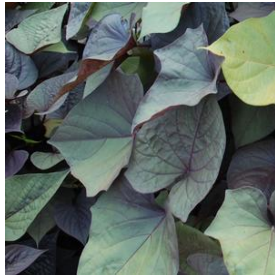

Impatiens walleriana
Showstopper Cherry
 Height: 10-15 in
 Spread: 12-18 in
 Zone: 10-11

Ipomoea batatas Ace of Spades
 Height: 6-8 in
 Spread: 2-4 ft
 Zone: 10-11

Quercus phellos
 Height: 40-75 ft
 Spread: 30-50 ft
 Zone: 6-9

Tagetes erecta Inca II Primrose
 Height: 12-14 in
 Spread: 12-14 in
 Zone: 10-11

Weigela florida Red Prince
 Height: 5-6 ft
 Spread: 5-6 ft
 Zone: 4-8

Zelkova serrata Village Green™
 Height: 40-60 ft
 Spread: 30-50 ft
 Zone: 5-8

Zinnia hybrid Profusion White
 Height: 15-18 in
 Spread: 18-24 in
 Zone: 10-11