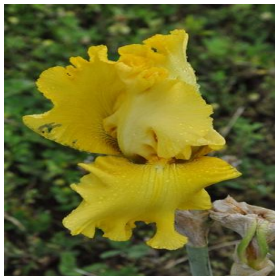

Begonia semperflorans
Ambassador Pink
 Height: 8-10 in
 Spread: 6-8 in
 Zone: 10-11

Cotoneaster acutifolius
 Height: 6-10 ft
 Spread: 6-10 ft
 Zone: 4-8

Hemerocallis x Rocket City
 Height: 24-36 in
 Spread: 24-36 in
 Zone: 3-9

Hydrangea macrophylla All
Summer Beauty
 Height: 3-4 ft
 Spread: 3-4 ft
 Zone: 5-9

Hydrangea quercifolia
Snowflake™
 Height: 5-8 ft
 Spread: 5-10 ft
 Zone: 5-9

Iris germanica Spectral
Challenge
 Height: 36-37 in
 Spread: 12-24 in
 Zone: 3-9

Iris germanica Eleanor
Roosevelt
 Height: 21-24 in
 Spread: 12-24 in
 Zone: 3-9

Lagerstroemia indica x
faueri Acoma
 Height: 5-10 ft
 Spread: 5-10 ft
 Zone: 6-9

Petunia x hybrida
Supertunia® Royal Velvet™
 Height: 6-12 in
 Spread: 18-24 in
 Zone: 10-11