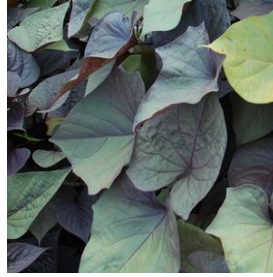

Buddleia x Miss Ruby
 Height: 4-5 ft
 Spread: 4-5 ft
 Zone: 5-10

**Impatiens walleriana
 Showstopper Cherry**
 Height: 10-15 in
 Spread: 12-18 in
 Zone: 10-11

**Ipomoea batatas Ace of
 Spades**
 Height: 6-8 in
 Spread: 2-4 ft
 Zone: 10-11

**Petunia x hybrida
 Madness® Series**
 Height: 8-12 in
 Spread: 10-14 in
 Zone: 10-11

Quercus phellos
 Height: 40-75 ft
 Spread: 30-50 ft
 Zone: 6-9

Syringa vulgaris var. alba
 Height: 12-15 ft
 Spread: 8-12 ft
 Zone: 2-7

**Tagetes erecta Inca II
 Primrose**
 Height: 12-14 in
 Spread: 12-14 in
 Zone: 10-11

Weigela florida Red Prince
 Height: 5-6 ft
 Spread: 5-6 ft
 Zone: 4-8

**Zelkova serrata Village
 Green™**
 Height: 40-60 ft
 Spread: 30-50 ft
 Zone: 5-8

**Zinnia hybrid Profusion
 White**
 Height: 15-18 in
 Spread: 18-24 in
 Zone: 10-11