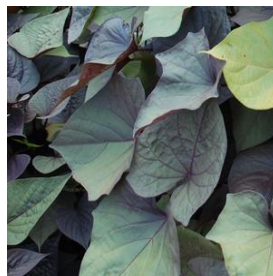

**Acer rubrum Autumn Flame**  
Height: 40-50 ft  
Spread: 30-50 ft  
Zone: 4-8

**Angelonia Angelmist Spreading Purple Improved**  
Height: 4-10 in  
Spread: 9-12 in  
Zone: 9-10

**Calibrachoa Superbells® White**  
Height: 6-12 in  
Spread: 12-24 in  
Zone: 9-11

**Cornus sericea Silver and Gold**  
Height: 6-8 ft  
Spread: 8-10 ft  
Zone: 3-8

**Fothergilla x intermedia Mount Airy**  
Height: 5-6 ft  
Spread: 5-6 ft  
Zone: 4-9

**Hydrangea macrophylla All Summer Beauty**  
Height: 3-4 ft  
Spread: 3-4 ft  
Zone: 5-9

**Hypericum prolificum**  
Height: 1-5 ft  
Spread: 1-4 ft  
Zone: 3-8

**Ipomoea batatas Ace of Spades**  
Height: 6-8 in  
Spread: 2-4 ft  
Zone: 10-11

**Iris germanica Dreamville**  
Height: 24-30 in  
Spread: 12-24 in  
Zone: 3-9