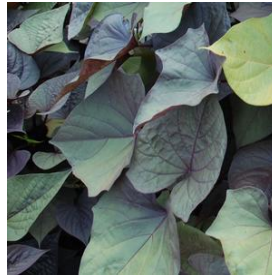

Buddleia x Miss Ruby
 Height: 4-5 ft
 Spread: 4-5 ft
 Zone: 5-10

**Impatiens walleriana
 Showstopper Cherry**
 Height: 10-15 in
 Spread: 12-18 in
 Zone: 10-11

**Ipomoea batatas Ace of
 Spades**
 Height: 6-8 in
 Spread: 2-4 ft
 Zone: 10-11

**Petunia x hybrida
 Madness® Series**
 Height: 8-12 in
 Spread: 10-14 in
 Zone: 10-11

Quercus phellos
 Height: 40-75 ft
 Spread: 30-50 ft
 Zone: 6-9

Syringa vulgaris var. alba
 Height: 12-15 ft
 Spread: 8-12 ft
 Zone: 2-7

**Tagetes erecta Inca II
 Primrose**
 Height: 12-14 in
 Spread: 12-14 in
 Zone: 10-11

Weigela florida Red Prince
 Height: 5-6 ft
 Spread: 5-6 ft
 Zone: 4-8

**Zelkova serrata Village
 Green™**
 Height: 40-60 ft
 Spread: 30-50 ft
 Zone: 5-8

**Zinnia hybrid Profusion
 White**
 Height: 15-18 in
 Spread: 18-24 in
 Zone: 10-11