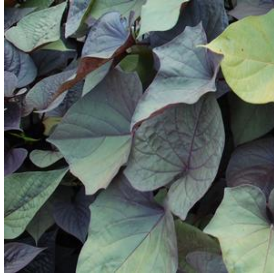

**Impatiens walleriana**  
**Showstopper Cherry**  
 Height: 10-15 in  
 Spread: 12-18 in  
 Zone: 10-11

**Ipomoea batatas Ace of Spades**  
 Height: 6-8 in  
 Spread: 2-4 ft  
 Zone: 10-11

**Quercus phellos**  
 Height: 40-75 ft  
 Spread: 30-50 ft  
 Zone: 6-9

**Tagetes erecta Inca II Primrose**  
 Height: 12-14 in  
 Spread: 12-14 in  
 Zone: 10-11

**Weigela florida Red Prince**  
 Height: 5-6 ft  
 Spread: 5-6 ft  
 Zone: 4-8

**Zelkova serrata Village Green™**  
 Height: 40-60 ft  
 Spread: 30-50 ft  
 Zone: 5-8

**Zinnia hybrid Profusion White**  
 Height: 15-18 in  
 Spread: 18-24 in  
 Zone: 10-11