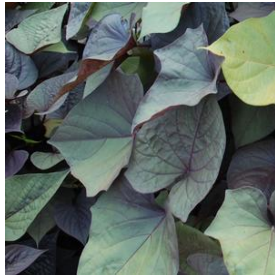

Impatiens walleriana
Showstopper Cherry
 Height: 10-15 in
 Spread: 12-18 in
 Zone: 10-11

Ipomoea batatas Ace of Spades
 Height: 6-8 in
 Spread: 2-4 ft
 Zone: 10-11

Petunia x hybrida
Madness® Series
 Height: 8-12 in
 Spread: 10-14 in
 Zone: 10-11

Quercus phellos
 Height: 40-75 ft
 Spread: 30-50 ft
 Zone: 6-9

Syringa vulgaris var. alba
 Height: 12-15 ft
 Spread: 8-12 ft
 Zone: 2-7

Tagetes erecta Inca II Primrose
 Height: 12-14 in
 Spread: 12-14 in
 Zone: 10-11

Weigela florida Red Prince
 Height: 5-6 ft
 Spread: 5-6 ft
 Zone: 4-8

Zelkova serrata Village Green™
 Height: 40-60 ft
 Spread: 30-50 ft
 Zone: 5-8

Zinnia hybrid Profusion White
 Height: 15-18 in
 Spread: 18-24 in
 Zone: 10-11