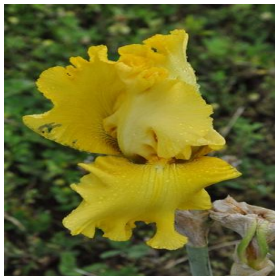

Begonia semperflorens
Ambassador Pink
 Height: 8-10 in
 Spread: 6-8 in
 Zone: 10-11

Calibrachoa Superbells®
White
 Height: 6-12 in
 Spread: 12-24 in
 Zone: 9-11

Corylus avellana Contorta
 Height: 8-10 ft
 Spread: 8-10 ft
 Zone: 4-8

Forsythia x intermedia
Sunrise
 Height: 4-6 ft
 Spread: 4-6 ft
 Zone: 5-8

Gaillardia aristata Arizona
Apricot
 Height: 8-12 in
 Spread: 10-14 in
 Zone: 3-10

Iris germanica Spectral
Challenge
 Height: 36-37 in
 Spread: 12-24 in
 Zone: 3-9

Iris germanica Eleanor
Roosevelt
 Height: 21-24 in
 Spread: 12-24 in
 Zone: 3-9

Pentas lanceolata
Kaleidoscope Pink
 Height: 14-18 in
 Spread: 12-15 in
 Zone: 10-11

Philadelphus coronarius
 Height: 10-12 ft
 Spread: 10-12 ft
 Zone: 4-8