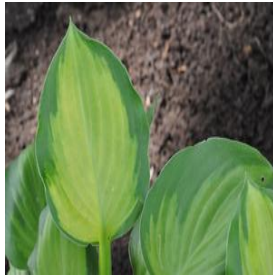

Angelonia Angelmist Spreading Purple Improved
 Height: 4-10 in
 Spread: 9-12 in
 Zone: 9-10

Berberis thunbergii Aurea
 Height: 4-5 ft
 Spread: 4-5 ft
 Zone: 4-9

Calibrachoa Superbells® Scarlet
 Height: 6-12 in
 Spread: 12-24 in
 Zone: 9-11

Carya illinoensis
 Height: 75-100 ft
 Spread: 40-70 ft
 Zone: 5-9

Colocasia esculenta Coffee Cups
 Height: 4-6 ft
 Spread: 4-6 ft
 Zone: 8-11

Cosmos sulphureus Cosmic Orange
 Height: 12-18 in
 Spread: 12-18 in
 Zone: 10-11

Hemerocallis x Siloam June Bug
 Height: 18-24 in
 Spread: 18-24 in
 Zone: 3-9

Hosta Heart and Soul
 Height: 12-15 in
 Spread: 18-24 in
 Zone: 3-9

Hydrangea quercifolia Alice
 Height: 12-15 ft
 Spread: 12-15 ft
 Zone: 5-9