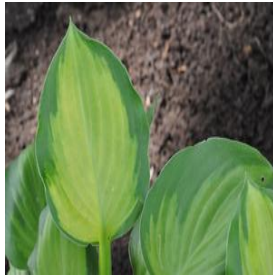

**Angelonia Angelmist**  
**Spreading Purple Improved**  
 Height: 4-10 in  
 Spread: 9-12 in  
 Zone: 9-10

**Berberis thunbergii Aurea**  
 Height: 4-5 ft  
 Spread: 4-5 ft  
 Zone: 4-9

**Calibrachoa Superbells®**  
**Scarlet**  
 Height: 6-12 in  
 Spread: 12-24 in  
 Zone: 9-11

**Carya illinoensis**  
 Height: 75-100 ft  
 Spread: 40-70 ft  
 Zone: 5-9

**Colocasia esculenta Coffee**  
**Cups**  
 Height: 4-6 ft  
 Spread: 4-6 ft  
 Zone: 8-11

**Cosmos sulphureus Cosmic**  
**Orange**  
 Height: 12-18 in  
 Spread: 12-18 in  
 Zone: 10-11

**Hemerocallis x Siloam June**  
**Bug**  
 Height: 18-24 in  
 Spread: 18-24 in  
 Zone: 3-9

**Hosta Heart and Soul**  
 Height: 12-15 in  
 Spread: 18-24 in  
 Zone: 3-9

**Hydrangea quercifolia Alice**  
 Height: 12-15 ft  
 Spread: 12-15 ft  
 Zone: 5-9