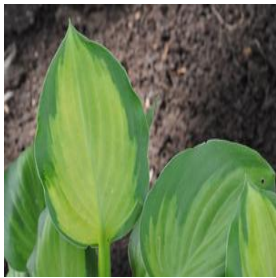

**Angelonia Angelmist**  
**Spreading Purple Improved**  
 Height: 4-10 in  
 Spread: 9-12 in  
 Zone: 9-10

**Calibrachoa Superbells®**  
**Scarlet**  
 Height: 6-12 in  
 Spread: 12-24 in  
 Zone: 9-11

**Carya illinoensis**  
 Height: 75-100 ft  
 Spread: 40-70 ft  
 Zone: 5-9

**Colocasia esculenta** **Coffee**  
**Cups**  
 Height: 4-6 ft  
 Spread: 4-6 ft  
 Zone: 8-11

**Cosmos sulphureus** **Cosmic**  
**Orange**  
 Height: 12-18 in  
 Spread: 12-18 in  
 Zone: 10-11

**Hemerocallis x Siloam June**  
**Bug**  
 Height: 18-24 in  
 Spread: 18-24 in  
 Zone: 3-9

**Hosta Heart and Soul**  
 Height: 12-15 in  
 Spread: 18-24 in  
 Zone: 3-9

**Hydrangea quercifolia** **Alice**  
 Height: 12-15 ft  
 Spread: 12-15 ft  
 Zone: 5-9