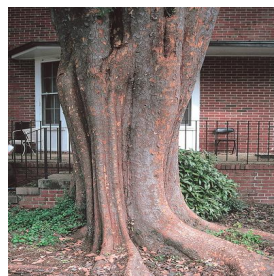

Ulmus parvifolia Allee®
Height: 60-70 ft
Spread: 35-55 ft
Zone: 4-9