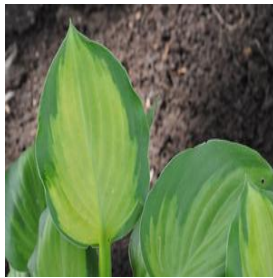

**Angelonia Angelmist**  
**Spreading Purple Improved**  
 Height: 4-10 in  
 Spread: 9-12 in  
 Zone: 9-10

**Berberis thunbergii Aurea**  
 Height: 4-5 ft  
 Spread: 4-5 ft  
 Zone: 4-9

**Calibrachoa Superbells®**  
**Scarlet**  
 Height: 6-12 in  
 Spread: 12-24 in  
 Zone: 9-11

**Carya illinoensis**  
 Height: 75-100 ft  
 Spread: 40-70 ft  
 Zone: 5-9

**Colocasia esculenta Coffee**  
**Cups**  
 Height: 4-6 ft  
 Spread: 4-6 ft  
 Zone: 8-11

**Cosmos sulphureus Cosmic**  
**Orange**  
 Height: 12-18 in  
 Spread: 12-18 in  
 Zone: 10-11

**Hemerocallis x Siloam June**  
**Bug**  
 Height: 18-24 in  
 Spread: 18-24 in  
 Zone: 3-9

**Hosta Heart and Soul**  
 Height: 12-15 in  
 Spread: 18-24 in  
 Zone: 3-9

**Hydrangea quercifolia Alice**  
 Height: 12-15 ft  
 Spread: 12-15 ft  
 Zone: 5-9