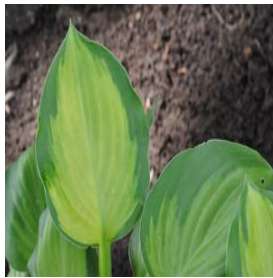

Angelonia Angelmist
Spreading Purple Improved
 Height: 4-10 in
 Spread: 9-12 in
 Zone: 9-10

Berberis thunbergii Aurea
 Height: 4-5 ft
 Spread: 4-5 ft
 Zone: 4-9

Calibrachoa Superbells®
Scarlet
 Height: 6-12 in
 Spread: 12-24 in
 Zone: 9-11

Carya illinoensis
 Height: 75-100 ft
 Spread: 40-70 ft
 Zone: 5-9

Colocasia esculenta Coffee
Cups
 Height: 4-6 ft
 Spread: 4-6 ft
 Zone: 8-11

Cosmos sulphureus Cosmic
Orange
 Height: 12-18 in
 Spread: 12-18 in
 Zone: 10-11

Hemerocallis x Siloam June
Bug
 Height: 18-24 in
 Spread: 18-24 in
 Zone: 3-9

Hosta Heart and Soul
 Height: 12-15 in
 Spread: 18-24 in
 Zone: 3-9

Hydrangea quercifolia Alice
 Height: 12-15 ft
 Spread: 12-15 ft
 Zone: 5-9