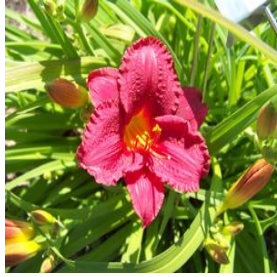

Chaenomeles x superba Jet Trail
 Height: 2-3 ft
 Spread: 3-4 ft
 Zone: 5-8

Hemerocallis x Little Business
 Height: 12-18 in
 Spread: 12-18 in
 Zone: 4-11

Juniperus virginiana Grey Owl
 Height: 2-3 ft
 Spread: 4-6 ft
 Zone: 2-9

Lobularia Frosty Knight®
 Height: 4-6 in
 Spread: 12-18 in
 Zone: 9-11

Magnolia stellata Royal Star
 Height: 10-20 ft
 Spread: 8-15 ft
 Zone: 4-8

Nandina domestica Gulf Stream
 Height: 3-4 ft
 Spread: 2-3 ft
 Zone: 6-9

Salvia farinacea Victoria Blue
 Height: 12-24 in
 Spread: 12-18 in
 Zone: 8-10