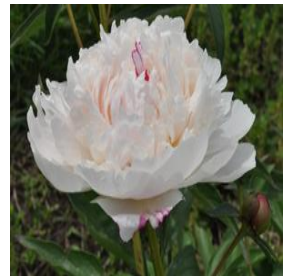

Ageratum Artist™ Series
 Height: 8-12 in
 Spread: 10-14 in
 Zone: 9-10

Begonia BabyWing Bicolor
 Height: 12-16 in
 Spread: 10-18 in
 Zone: 10-11

Canna CannaSol™
 Height: 16-32 in
 Spread: 15-18 in
 Zone: 9-11

Chaenomeles japonica
Texas Scarlet
 Height: 3-4 ft
 Spread: 4-5 ft
 Zone: 5-9

Euphorbia hypericifolia
Diamond Frost®
 Height: 12-18 in
 Spread: 10-18 in
 Zone: 10-11

Hosta Squash Casserole
 Height: 12-20 in
 Spread: 36-40 in
 Zone: 2-8

Itea virginica
 Height: 3-6 ft
 Spread: 3-6 ft
 Zone: 5-9

Juniperus chinensis Kallay's
Compacta
 Height: 2-3 ft
 Spread: 3-6 ft
 Zone: 4-9

Malus Purple Prince
 Height: 15-20 ft
 Spread: 15-20 ft
 Zone: 4-8

Paeonia lactiflora Shirley
Temple
 Height: 2-3 ft
 Spread: 2-3 ft
 Zone: 3-8

Pennisetum glaucom Purple
Majesty
 Height: 4-5 ft
 Spread: 1-2 ft
 Zone: 10-11

Petunia x hybrida Plush
Series
 Height: 6-12 in
 Spread: 30-36 in
 Zone: 10-11