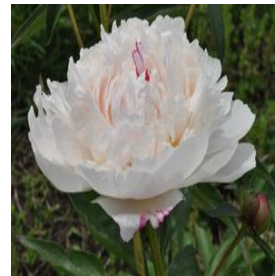

Ageratum Artist™ Series
 Height: 8-12 in
 Spread: 10-14 in
 Zone: 9-10

Begonia BabyWing Bicolor
 Height: 12-16 in
 Spread: 10-18 in
 Zone: 10-11

Canna CannaSol™
 Height: 16-32 in
 Spread: 15-18 in
 Zone: 9-11

Chaenomeles japonica
Texas Scarlet
 Height: 3-4 ft
 Spread: 4-5 ft
 Zone: 5-9

Euphorbia hypericifolia
Diamond Frost®
 Height: 12-18 in
 Spread: 10-18 in
 Zone: 10-11

Hosta Squash Casserole
 Height: 12-20 in
 Spread: 36-40 in
 Zone: 2-8

Juniperus chinensis Kallay's Compacta
 Height: 2-3 ft
 Spread: 3-6 ft
 Zone: 4-9

Malus Purple Prince
 Height: 15-20 ft
 Spread: 15-20 ft
 Zone: 4-8

Paeonia lactiflora Shirley Temple
 Height: 2-3 ft
 Spread: 2-3 ft
 Zone: 3-8

Pennisetum glaucom Purple Majesty
 Height: 4-5 ft
 Spread: 1-2 ft
 Zone: 10-11

Petunia x hybrida Plush Series
 Height: 6-12 in
 Spread: 30-36 in
 Zone: 10-11

Solanum lycopersicon Roma
 Height: 4-6 ft
 Spread: 2-3 ft
 Zone: 10-11