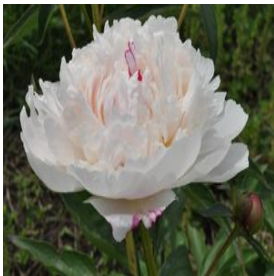

Acer platanoides Easy Street™
 Height: 30-40 ft
 Spread: 15-20 ft
 Zone: 4-8

Calibrachoa Superbells® Coralberry Punch
 Height: 6-12 in
 Spread: 12-24 in
 Zone: 9-11

Catharanthus roseus First Kiss Blueberry
 Height: 8-12 in
 Spread: 12-15 in
 Zone: 10-11

Hemerocallis x Camden Gold Dollar
 Height: 22-32 in
 Spread: 24-36 in
 Zone: 3-10

Iris germanica Sharpshooter
 Height: 34-37 in
 Spread: 12-24 in
 Zone: 3-9

Paeonia lactiflora Shirley Temple
 Height: 2-3 ft
 Spread: 2-3 ft
 Zone: 3-8

Pennisetum glaucom Purple Majesty
 Height: 4-5 ft
 Spread: 1-2 ft
 Zone: 10-11

Ulmus Vanguard™
 Height: 40-50 ft
 Spread: 30-40 ft
 Zone: 4-7