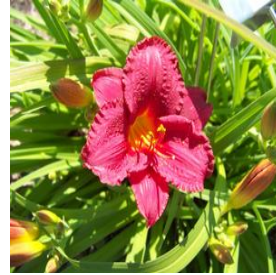

**Chaenomeles x superba Jet Trail**  
 Height: 2-3 ft  
 Spread: 3-4 ft  
 Zone: 5-8

**Cornus mas**  
 Height: 15-25 ft  
 Spread: 15-20 ft  
 Zone: 4-8

**Euphorbia hypericifolia Diamond Frost®**  
 Height: 12-18 in  
 Spread: 10-18 in  
 Zone: 10-11

**Hemerocallis x Little Business**  
 Height: 12-18 in  
 Spread: 12-18 in  
 Zone: 4-11

**Juniperus sabina Broadmoor**  
 Height: 2-3 ft  
 Spread: 4-6 ft  
 Zone: 3-7

**Juniperus virginiana Grey Owl**  
 Height: 2-3 ft  
 Spread: 4-6 ft  
 Zone: 2-9

**Lobularia Frosty Knight®**  
 Height: 4-6 in  
 Spread: 12-18 in  
 Zone: 9-11

**Magnolia stellata Royal Star**  
 Height: 10-20 ft  
 Spread: 8-15 ft  
 Zone: 4-8

**Nandina domestica Gulf Stream**  
 Height: 3-4 ft  
 Spread: 2-3 ft  
 Zone: 6-9