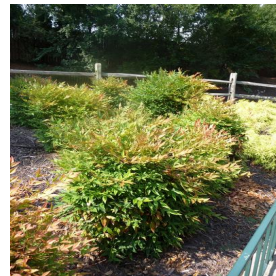

**Hemerocallis x Little Business**  
 Height: 12-18 in  
 Spread: 12-18 in  
 Zone: 4-11

**Juniperus sabina Broadmoor**  
 Height: 2-3 ft  
 Spread: 4-6 ft  
 Zone: 3-7

**Juniperus virginiana Grey Owl**  
 Height: 2-3 ft  
 Spread: 4-6 ft  
 Zone: 2-9

**Lobularia Frosty Knight®**  
 Height: 4-6 in  
 Spread: 12-18 in  
 Zone: 9-11

**Magnolia stellata Royal Star**  
 Height: 10-20 ft  
 Spread: 8-15 ft  
 Zone: 4-8

**Nandina domestica Gulf Stream**  
 Height: 3-4 ft  
 Spread: 2-3 ft  
 Zone: 6-9