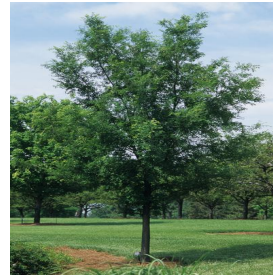

Betula nigra Little King
 Height: 8-10 ft
 Spread: 8-12 ft
 Zone: 4-10

Callicarpa dichotoma Early Amethyst
 Height: 3-4 ft
 Spread: 3-4 ft
 Zone: 5-8

Hamamelis x intermedia Arnold Promise
 Height: 15-20 ft
 Spread: 15-20 ft
 Zone: 5-9

Mahonia aquifolium Compactum
 Height: 2-3 ft
 Spread: 3-4 ft
 Zone: 5-9

Mandevilla x SunParasol® Crimson
 Height: 6-8 ft
 Spread: 24-36 in
 Zone: 10-11

Panicum virgatum Northwind
 Height: 4-5 ft
 Spread: 2-3 ft
 Zone: 2-9

Spiraea decumbens
 Height: 6-18 in
 Spread: 18-24 in
 Zone: 4-10

Thuja occidentalis Rheingold
 Height: 3-5 ft
 Spread: 3-5 ft
 Zone: 4-8

Ulmus parvifolia
 Height: 40-45 ft
 Spread: 35-40 ft
 Zone: 4-9