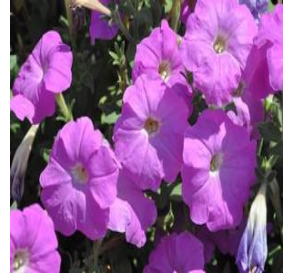

Abelia x grandiflora
Kaleidoscope
 Height: 2-3 ft
 Spread: 3-4 ft
 Zone: 6-9

Hosta Paul's Glory
 Height: 18-24 in
 Spread: 24-36 in
 Zone: 3-9

Impatiens hawkeri
SunHarmony Series
 Height: 10-12 in
 Spread: 10-16 in
 Zone: 10-11

Lagerstroemia indica
Rhapsody in Pink®
 Height: 6-10 ft
 Spread: 8-12 ft
 Zone: 6-9

Petunia x hybrida Carpet
Lilac
 Height: 10-12 in
 Spread: 10-12 in
 Zone: 10-11

Prunus Snow Goose
 Height: 15-20 ft
 Spread: 15-20 ft
 Zone: 5-9