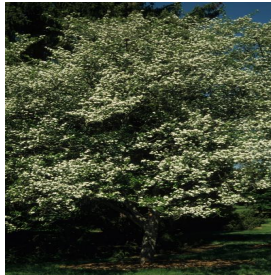

Acer platanoides Superform
 Height: 35-45 ft
 Spread: 30-40 ft
 Zone: 4-8

Caragana arborescens
 Height: 12-20 ft
 Spread: 12-15 ft
 Zone: 2-7

Crataegus viridis Winter King
 Height: 25-35 ft
 Spread: 25-35 ft
 Zone: 5-7

Echinacea purpurea PowWow® Wild Berry
 Height: 18-24 in
 Spread: 12-16 in
 Zone: 3-8

Impatiens walleriana Fiesta series
 Height: 10-22 in
 Spread: 10-22 in
 Zone: 10-11

Itea virginica Sprich
 Height: 2-3 ft
 Spread: 2-3 ft
 Zone: 5-9