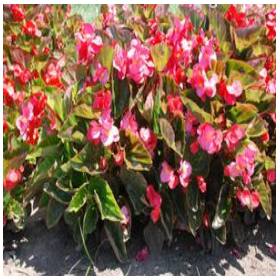

**Acer platanoides**  
 Height: 40-60 ft  
 Spread: 30-40 ft  
 Zone: 4-7

**Acer tataricum subsp. ginnala Embers**  
 Height: 15-20 ft  
 Spread: 10-15 ft  
 Zone: 2-8

**Aesculus pavia**  
 Height: 10-20 ft  
 Spread: 10-20 ft  
 Zone: 4-8

**Begonia semperflorens Cocktail Vodka**  
 Height: 8-12 in  
 Spread: 8-12 in  
 Zone: 10-11

**Begonia semperflorens Doublet Series**  
 Height: 6-15 in  
 Spread: 8-18 in  
 Zone: 10-11

**Begonia x benariensis BIG Series**  
 Height: 12-18 in  
 Spread: 12-18 in  
 Zone: 10-11