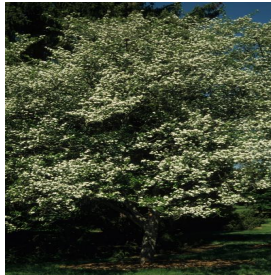

**Acer platanoides Superform**  
 Height: 35-45 ft  
 Spread: 30-40 ft  
 Zone: 4-8

**Caragana arborescens**  
 Height: 12-20 ft  
 Spread: 12-15 ft  
 Zone: 2-7

**Crataegus viridis Winter King**  
 Height: 25-35 ft  
 Spread: 25-35 ft  
 Zone: 5-7

**Echinacea purpurea PowWow® Wild Berry**  
 Height: 18-24 in  
 Spread: 12-16 in  
 Zone: 3-8

**Impatiens walleriana Fiesta series**  
 Height: 10-22 in  
 Spread: 10-22 in  
 Zone: 10-11

**Itea virginica Sprich**  
 Height: 2-3 ft  
 Spread: 2-3 ft  
 Zone: 5-9