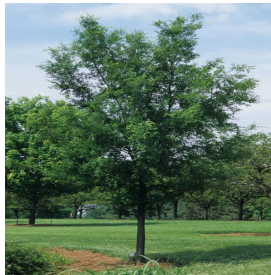

**Mahonia aquifolium
 Compactum**
 Height: 2-3 ft
 Spread: 3-4 ft
 Zone: 5-9

**Panicum virgatum
 Northwind**
 Height: 4-5 ft
 Spread: 2-3 ft
 Zone: 2-9

Pennisetum glaucom Jester
 Height: 3-5 ft
 Spread: 1-2 ft
 Zone: 10-11

Spiraea x vanhouttei
 Height: 5-8 ft
 Spread: 7-10 ft
 Zone: 4-8

**Styrax japonicus Carillon
 (Pendula)**
 Height: 8-12 ft
 Spread: 8-12 ft
 Zone: 5-9

**Symphyotrichum (Aster)
 dumosus Wood's Blue**
 Height: 12-16 in
 Spread: 15-20 in
 Zone: 3-8