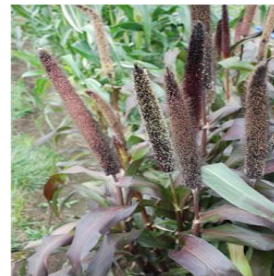

Amelanchier x grandiflora
 Height: 15-25 ft
 Spread: 15-25 ft
 Zone: 4-9

**Calibrachoa Superbells®
 Yellow Chiffon**
 Height: 6-12 in
 Spread: 12-24 in
 Zone: 9-11

Hemerocallis x Mauna Loa
 Height: 18-24 in
 Spread: 12-18 in
 Zone: 3-9

Hosta Pizzazz
 Height: 20-30 in
 Spread: 36-48 in
 Zone: 3-9

**Iris germanica Color My
 World**
 Height: 20-24 in
 Spread: 12-24 in
 Zone: 3-9

Itea virginica Sprich
 Height: 2-3 ft
 Spread: 2-3 ft
 Zone: 5-9

**Mahonia aquifolium
 Compactum**
 Height: 2-3 ft
 Spread: 3-4 ft
 Zone: 5-9

**Panicum virgatum
 Northwind**
 Height: 4-5 ft
 Spread: 2-3 ft
 Zone: 2-9

Pennisetum glaucom Jester
 Height: 3-5 ft
 Spread: 1-2 ft
 Zone: 10-11