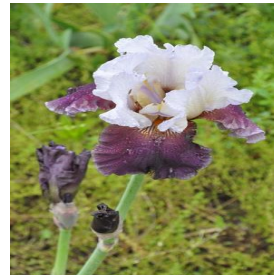

**Celosia argentea var. cristata Cramer's Burgundy**  
Height: 30-36 in  
Spread: 15-24 in  
Zone: 10-11

**Corylus columna**  
Height: 50-60 ft  
Spread: 20-30 ft  
Zone: 4-7

**Echinacea purpurea Ruby Star**  
Height: 30-36 in  
Spread: 18-24 in  
Zone: 3-8

**Hemerocallis x Little Business**  
Height: 12-18 in  
Spread: 12-18 in  
Zone: 4-11

**Hemerocallis x Scarlet Orbit**  
Height: 20-24 in  
Spread: 12-24 in  
Zone: 3-10

**Hosta Squash Casserole**  
Height: 12-20 in  
Spread: 36-40 in  
Zone: 2-8

**Hydrangea quercifolia Munchkin**  
Height: 3-4 ft  
Spread: 3-4 ft  
Zone: 5-9

**Iris germanica Coming Storm**  
Height: 36-38 in  
Spread: 12-24 in  
Zone: 3-9

**Itea virginica**  
Height: 3-6 ft  
Spread: 3-6 ft  
Zone: 5-9