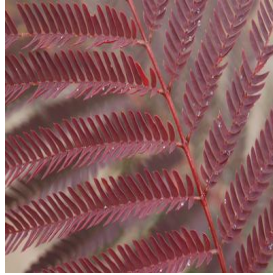

Acer platanoides Crimson King
Height: 40-50 ft
Spread: 25-30 ft
Zone: 3-7

Acer truncatum
Height: 20-25 Feet
Spread: 15-20 Feet
Zone: 4 - 8

Albizia julibrissin Summer Chocolate
Height: 20-40 ft
Spread: 20-50 ft
Zone: 7-9

Angelonia Angelmist Spreading Purple Improved
Height: 4-10 in
Spread: 9-12 in
Zone: 9-10

Calibrachoa Superbells® Dreamsicle
Height: 6-12 in
Spread: 12-24 in
Zone: 9-11

Carya illinoensis
Height: 75-100 ft
Spread: 40-70 ft
Zone: 5-9