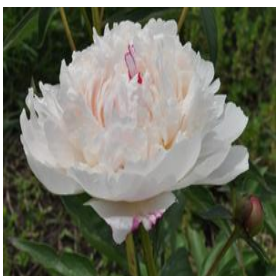

Hosta Squash Casserole
Height: 12-20 in
Spread: 36-40 in
Zone: 2-8

Hydrangea quercifolia Munchkin
Height: 3-4 ft
Spread: 3-4 ft
Zone: 5-9

Hydrangea quercifolia Snow Queen
Height: 4-6 ft
Spread: 6-8 ft
Zone: 5-9

Impatiens walleriana Super Elfin XP Blue Pearl
Height: 8-18 in
Spread: 10-18 in
Zone: 10-11

Iris germanica Sharpshooter
Height: 34-37 in
Spread: 12-24 in
Zone: 3-9

Lobelia Lucia® Lavender Blush
Height: 10-14 in
Spread: 12-24 in
Zone: 9-11

Lobularia Frosty Knight®
Height: 4-6 in
Spread: 12-18 in
Zone: 9-11

Maclura pomifera
Height: 35-60 ft
Spread: 35-60 ft
Zone: 4-9

Paeonia lactiflora Shirley Temple
Height: 2-3 ft
Spread: 2-3 ft
Zone: 3-8

Pelargonium peltatum Cascade® Acapulco Compact
Height: 8-10 in
Spread: 14-18 in
Zone: 10-11

Pelargonium x Caliente Rose
Height: 12-18 in
Spread: 12-16 in
Zone: 9-11

Physocarpus opulifolius Summer Wine®
Height: 5-6 ft
Spread: 5-6 ft
Zone: 3-8