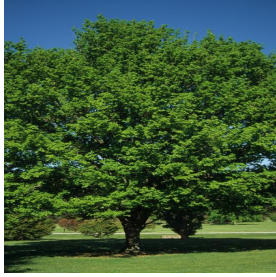

Acalypha wilkesiana Tiki Lava Flow
Height: 18-24 in
Spread: 15-18 in
Zone: 9-10

Acer saccharum
Height: 60-75 ft
Spread: 50-60 ft
Zone: 4-8

Calibrachoa Superbells® Miss Lilac
Height: 6-12 in
Spread: 12-24 in
Zone: 9-11

Carya laciniosa
Height: 60-80 ft
Spread: 40-60 ft
Zone: 5-8

Forsythia x intermedia Spectabilis
Height: 8-10 ft
Spread: 8-10 ft
Zone: 5-8

Hosta Fragrant Blue
Height: 18-22 in
Spread: 24-30 in
Zone: 3-9

Hosta Pacific Blue Edger
Height: 8-12 in
Spread: 18-26 in
Zone: 3-9

Hosta Squash Casserole
Height: 12-20 in
Spread: 36-40 in
Zone: 2-8

Hydrangea quercifolia Munchkin
Height: 3-4 ft
Spread: 3-4 ft
Zone: 5-9

Hydrangea quercifolia Snow Queen
Height: 4-6 ft
Spread: 6-8 ft
Zone: 5-9

Ulmus Vanguard™
 Height: 40-50 ft
 Spread: 30-40 ft
 Zone: 4-7