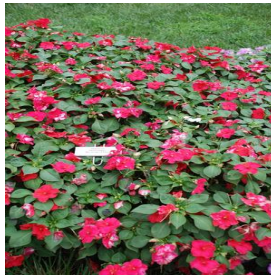

Calibrachoa Superbells® Yellow
Height: 6-12 in
Spread: 12-24 in
Zone: 9-11

Carpinus betulus Fastigiata
Height: 35-45 ft
Spread: 25-35 ft
Zone: 4-8

Carya laciniata
Height: 60-80 ft
Spread: 40-60 ft
Zone: 5-8

Celosia argentea var. spicata Cramer's Amazon
Height: 4-6 ft
Spread: 3-4 ft
Zone: 10-11

Hibiscus Candy Stripe
Height: 5-6 ft
Spread: 5-6 ft

Hosta Pacific Blue Edger
Height: 8-12 in
Spread: 18-26 in
Zone: 3-9

Hosta Squash Casserole
Height: 12-20 in
Spread: 36-40 in
Zone: 2-8

Hydrangea quercifolia Munchkin
Height: 3-4 ft
Spread: 3-4 ft
Zone: 5-9

Hydrangea quercifolia Snow Queen
Height: 4-6 ft
Spread: 6-8 ft
Zone: 5-9