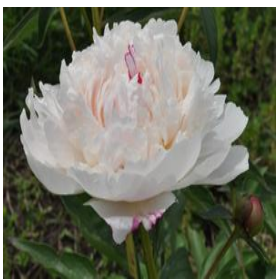

Hosta Pacific Blue Edger
 Height: 8-12 in
 Spread: 18-26 in
 Zone: 3-9

Hosta Squash Casserole
 Height: 12-20 in
 Spread: 36-40 in
 Zone: 2-8

Hydrangea quercifolia Munchkin
 Height: 3-4 ft
 Spread: 3-4 ft
 Zone: 5-9

Hydrangea quercifolia Snow Queen
 Height: 4-6 ft
 Spread: 6-8 ft
 Zone: 5-9

Impatiens walleriana Super Elfin XP Blue Pearl
 Height: 8-18 in
 Spread: 10-18 in
 Zone: 10-11

Iris germanica Sharpshooter
 Height: 34-37 in
 Spread: 12-24 in
 Zone: 3-9

Lobelia Lucia® Lavender Blush
 Height: 10-14 in
 Spread: 12-24 in
 Zone: 9-11

Lobularia Frosty Knight®
 Height: 4-6 in
 Spread: 12-18 in
 Zone: 9-11

Maclura pomifera
 Height: 35-60 ft
 Spread: 35-60 ft
 Zone: 4-9