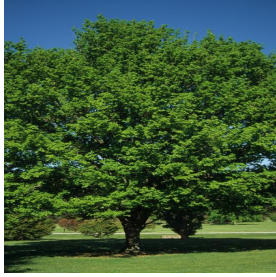

Acalypha wilkesiana Tiki Lava Flow
 Height: 18-24 in
 Spread: 15-18 in
 Zone: 9-10

Acer saccharum
 Height: 60-75 ft
 Spread: 50-60 ft
 Zone: 4-8

Calibrachoa Superbells® Miss Lilac
 Height: 6-12 in
 Spread: 12-24 in
 Zone: 9-11

Carya laciniosa
 Height: 60-80 ft
 Spread: 40-60 ft
 Zone: 5-8

Forsythia x intermedia Spectabilis
 Height: 8-10 ft
 Spread: 8-10 ft
 Zone: 5-8

Hosta Fragrant Blue
 Height: 18-22 in
 Spread: 24-30 in
 Zone: 3-9

Hosta Pacific Blue Edger
 Height: 8-12 in
 Spread: 18-26 in
 Zone: 3-9

Hosta Squash Casserole
 Height: 12-20 in
 Spread: 36-40 in
 Zone: 2-8

Hydrangea quercifolia Munchkin
 Height: 3-4 ft
 Spread: 3-4 ft
 Zone: 5-9