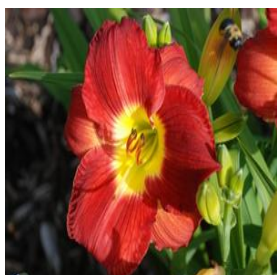

**Canna CannaSol™**  
Height: 16-32 in  
Spread: 15-18 in  
Zone: 9-11

**Cyperus involucratu Baby Tut®**  
Height: 20-32 in  
Spread: 20-36 in  
Zone: 9-11

**Echinacea purpurea Lucky Star**  
Height: 36-40 in  
Spread: 16-18 in  
Zone: 3-8

**Echinacea purpurea Ruby Star**  
Height: 30-36 in  
Spread: 18-24 in  
Zone: 3-8

**Hemerocallis x Little Business**  
Height: 12-18 in  
Spread: 12-18 in  
Zone: 4-11

**Hemerocallis x Scarlet Orbit**  
Height: 20-24 in  
Spread: 12-24 in  
Zone: 3-10