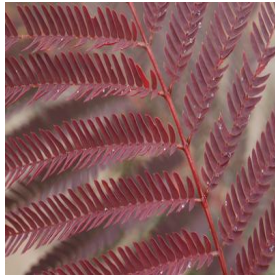

**Acer truncatum**  
 Height: 20-25 Feet  
 Spread: 15-20 Feet  
 Zone: 4-8

**Albizia julibrissin Summer Chocolate**  
 Height: 20-40 ft  
 Spread: 20-50 ft  
 Zone: 7-9

**Begonia x benariensis Whopper Series**  
 Height: 30-34 in  
 Spread: 10-14 in  
 Zone: 10-11

**Carya illinoensis**  
 Height: 75-100 ft  
 Spread: 40-70 ft  
 Zone: 5-9

**Cosmos sulphureus Cosmic Orange**  
 Height: 12-18 in  
 Spread: 12-18 in  
 Zone: 10-11

**Hemerocallis x Siloam Space Age**  
 Height: 24-28 in  
 Spread: 24-36 in  
 Zone: 3-9

**Hosta Robert Frost**  
 Height: 18-24 in  
 Spread: 36-48 in  
 Zone: 2-8

**Hydrangea quercifolia Alice**  
 Height: 12-15 ft  
 Spread: 12-15 ft  
 Zone: 5-9

**Hydrangea quercifolia Snowflake™**  
 Height: 5-8 ft  
 Spread: 5-10 ft  
 Zone: 5-9