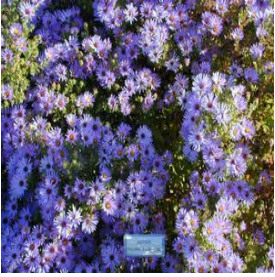

**Papaver orientalis Brilliant**  
 Height: 20-30 in  
 Spread: 18-24 in  
 Zone: 3-7

**Rosa x Showtime**  
 Height: 2-3 ft  
 Spread: 2-3 ft  
 Zone: 5-9

**Spiraea x vanhouttei Snow White**  
 Height: 4-5 ft  
 Spread: 5-6 ft  
 Zone: 3-8

**Styrax japonicus Emerald Pagoda**  
 Height: 10-30 ft  
 Spread: 8-20 ft  
 Zone: 7-9

**Symphyotrichum (Aster) dumosus Sapphire**  
 Height: 12-24 in  
 Spread: 12-24 in  
 Zone: 4-8

**Symphotrichum (Aster) oblongifolium Raydon's Favorite**  
 Height: 24-36 in  
 Spread: 10-12 in  
 Zone: 3-8

**Syringa reticulata Summer Snow**  
 Height: 20-30 ft  
 Spread: 20-25 ft  
 Zone: 3-7

**Tagetes erecta Moonson Deep Orange**  
 Height: 10-24 in  
 Spread: 14-18 in  
 Zone: 10-11

**Talinum paniculatum Limon**  
 Height: 28-36 in  
 Spread: 16-18 in  
 Zone: 10-11