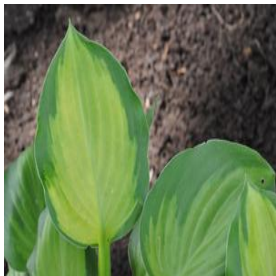

Acer truncatum
Height: 20-25 Feet
Spread: 15-20 Feet
Zone: 4-8

**Calibrachoa Can-Can®
Purple Star**
Height: 10-15 in
Spread: 8-12 in
Zone: 9-11

**Calibrachoa Superbells®
Cherry Red**
Height: 6-12 in
Spread: 12-24 in
Zone: 9-11

**Calibrachoa Superbells®
Scarlet**
Height: 6-12 in
Spread: 12-24 in
Zone: 9-11

Canna Chocolate Sunrise
Height: 36-42 in
Spread: 36-42 in
Zone: 7-10

Euonymus alatus
Height: 15-20 ft
Spread: 15-20 ft
Zone: 4-9