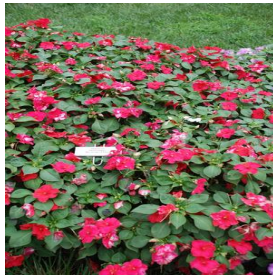

**Calibrachoa Superbells® Yellow**  
Height: 6-12 in  
Spread: 12-24 in  
Zone: 9-11

**Carpinus betulus Fastigiata**  
Height: 35-45 ft  
Spread: 25-35 ft  
Zone: 4-8

**Carya laciniosa**  
Height: 60-80 ft  
Spread: 40-60 ft  
Zone: 5-8

**Celosia argentea var. spicata Cramer's Amazon**  
Height: 4-6 ft  
Spread: 3-4 ft  
Zone: 10-11

**Hibiscus Candy Stripe**  
Height: 5-6 ft  
Spread: 5-6 ft

**Hosta Pacific Blue Edger**  
Height: 8-12 in  
Spread: 18-26 in  
Zone: 3-9

**Hosta Squash Casserole**  
Height: 12-20 in  
Spread: 36-40 in  
Zone: 2-8

**Hydrangea quercifolia Munchkin**  
Height: 3-4 ft  
Spread: 3-4 ft  
Zone: 5-9

**Hydrangea quercifolia Snow Queen**  
Height: 4-6 ft  
Spread: 6-8 ft  
Zone: 5-9