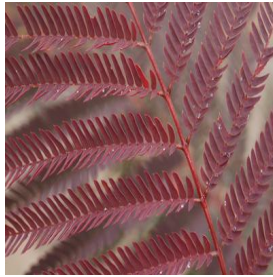

Acer platanoides Crimson King
Height: 40-50 ft
Spread: 25-30 ft
Zone: 3-7

Acer truncatum
Height: 20-25 Feet
Spread: 15-20 Feet
Zone: 4 - 8

Albizia julibrissin Summer Chocolate
Height: 20-40 ft
Spread: 20-50 ft
Zone: 7-9

Angelonia Angelmist Spreading Purple Improved
Height: 4-10 in
Spread: 9-12 in
Zone: 9-10

Calibrachoa Superbells® Dreamsicle
Height: 6-12 in
Spread: 12-24 in
Zone: 9-11

Carya illinoensis
Height: 75-100 ft
Spread: 40-70 ft
Zone: 5-9