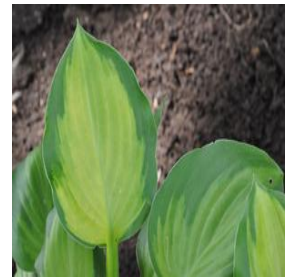

Calibrachoa Superbells® Dreamsicle
Height: 6-12 in
Spread: 12-24 in
Zone: 9-11

Hosta Heart and Soul
Height: 12-15 in
Spread: 18-24 in
Zone: 3-9