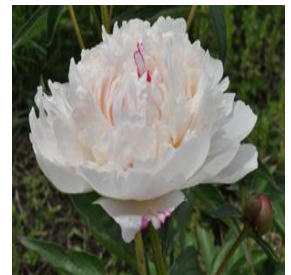

Celosia argentea var. spicata Cramer's Amazon
 Height: 4-6 ft
 Spread: 3-4 ft
 Zone: 10-11

Corylus columna
 Height: 50-60 ft
 Spread: 20-30 ft
 Zone: 4-7

Echinacea purpurea Lucky Star
 Height: 36-40 in
 Spread: 16-18 in
 Zone: 3-8

Gerbera hybrid Garoran
 Height: 12-18 in
 Spread: 12-18 in
 Zone: 7-11

Hibiscus Candy Stripe
 Height: 5-6 ft
 Spread: 5-6 ft

Hibiscus syriacus Diana
 Height: 8-12 Feet
 Spread: 10-12 Feet
 Zone: 5-10

Hydrangea quercifolia Alice
 Height: 12-15 ft
 Spread: 12-15 ft
 Zone: 5-9

Hydrangea quercifolia Snow Queen
 Height: 4-6 ft
 Spread: 6-8 ft
 Zone: 5-9

Iris germanica Coming Storm
 Height: 36-38 in
 Spread: 12-24 in
 Zone: 3-9

Juniperus chinensis Kallay's Compacta
 Height: 2-3 ft
 Spread: 3-6 ft
 Zone: 4-9

Malus Purple Prince
 Height: 15-20 ft
 Spread: 15-20 ft
 Zone: 4-8

Paeonia lactiflora Shirley Temple
 Height: 2-3 ft
 Spread: 2-3 ft
 Zone: 3-8

Papaver orientalis Brilliant
 Height: 20-30 in
 Spread: 18-24 in
 Zone: 3-7