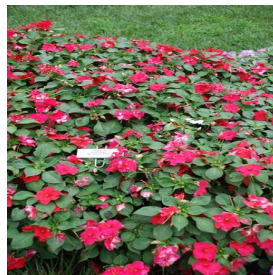

**Calibrachoa Superbells® Yellow**  
 Height: 6-12 in  
 Spread: 12-24 in  
 Zone: 9-11

**Carpinus betulus Fastigiata**  
 Height: 35-45 ft  
 Spread: 25-35 ft  
 Zone: 4-8

**Carya laciniosa**  
 Height: 60-80 ft  
 Spread: 40-60 ft  
 Zone: 5-8

**Celosia argentea var. spicata Cramer's Amazon**  
 Height: 4-6 ft  
 Spread: 3-4 ft  
 Zone: 10-11

**Hibiscus Candy Stripe**  
 Height: 5-6 ft  
 Spread: 5-6 ft

**Hosta Pacific Blue Edger**  
 Height: 8-12 in  
 Spread: 18-26 in  
 Zone: 3-9

**Hosta Squash Casserole**  
 Height: 12-20 in  
 Spread: 36-40 in  
 Zone: 2-8

**Hydrangea quercifolia Munchkin**  
 Height: 3-4 ft  
 Spread: 3-4 ft  
 Zone: 5-9

**Hydrangea quercifolia Snow Queen**  
 Height: 4-6 ft  
 Spread: 6-8 ft  
 Zone: 5-9