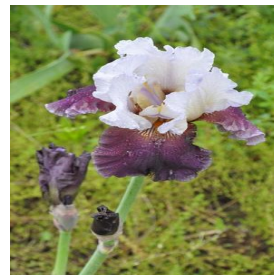

Calibrachoa Superbells® Scarlet
Height: 6-12 in
Spread: 12-24 in
Zone: 9-11

Canna CannaSol™
Height: 16-32 in
Spread: 15-18 in
Zone: 9-11

Carya illinoensis
Height: 75-100 ft
Spread: 40-70 ft
Zone: 5-9

Celosia argentea var. cristata Cramer's Burgundy
Height: 30-36 in
Spread: 15-24 in
Zone: 10-11

Corylus columna
Height: 50-60 ft
Spread: 20-30 ft
Zone: 4-7

Echinacea purpurea Ruby Star
Height: 30-36 in
Spread: 18-24 in
Zone: 3-8

Hemerocallis x Little Business
Height: 12-18 in
Spread: 12-18 in
Zone: 4-11

Hemerocallis x Scarlet Orbit
Height: 20-24 in
Spread: 12-24 in
Zone: 3-10

Hosta Squash Casserole
Height: 12-20 in
Spread: 36-40 in
Zone: 2-8

Hydrangea quercifolia Munchkin
Height: 3-4 ft
Spread: 3-4 ft
Zone: 5-9