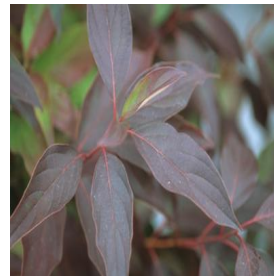

Cercis chinensis Avondale
Height: 10-12 ft
Spread: 10-12 ft
Zone: 6-9