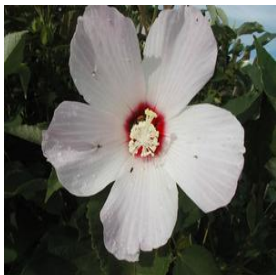

Buddleia davidii Nanho Blue
Height: 6-8 ft
Spread: 5-6 ft
Zone: 5-10

Image
Coming
Soon

Buddleia x weyeriana Bicolor
Height: 5-6 ft
Spread: 4-5 ft
Zone: 5-9

Capsicum annuum Chilly Chili
Height: 10-18 in
Spread: 12-18 in
Zone: 9-11

Carya ovata
Height: 90-100 ft
Spread: 50-70 ft
Zone: 4-8

Image
Coming
Soon

Cercis chinensis Avondale
Height: 10-12 ft
Spread: 10-12 ft
Zone: 6-9

Cornus racemosa Muskingum
Height: 2-4 ft
Spread: 2-4 ft
Zone: 4-9

Dahlia hybrid Mystic Illusion
Height: 18-36 in
Spread: 12-18 in
Zone: 8-11

Hibiscus lasiocarpus
Height: 3-7 ft
Spread: 2-3 ft
Zone: 5-9

Hosta Hadspen Blue
Height: 14-18 in
Spread: 12-24 in
Zone: 3-9

Image
Coming
Soon

Ilex decidua Warren's Red
Height: 10-15 ft
Spread: 10-15 ft
Zone: 5-9

Nepeta racemosa (x mussinii) Blue Wonder
Height: 8-18 in
Spread: 12-18 in
Zone: 3-8

Image
Coming
Soon

Parrotia persica Ruby Vase
Height: 20-30 ft
Spread: 10-15 ft
Zone: 4-8