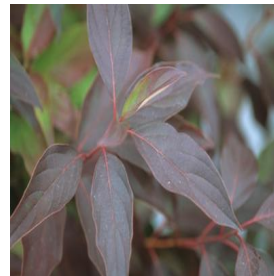

Buddleia davidii Nanho Blue
Height: 6-8 ft
Spread: 5-6 ft
Zone: 5-10

Image
Coming
Soon

Buddleia x weyeriana Bicolor
Height: 5-6 ft
Spread: 4-5 ft
Zone: 5-9

Capsicum annuum Chilly Chili
Height: 10-18 in
Spread: 12-18 in
Zone: 9-11

Carya ovata
Height: 90-100 ft
Spread: 50-70 ft
Zone: 4-8

Image
Coming
Soon

Cercis chinensis Avondale
Height: 10-12 ft
Spread: 10-12 ft
Zone: 6-9

Cornus racemosa Muskingum
Height: 2-4 ft
Spread: 2-4 ft
Zone: 4-9