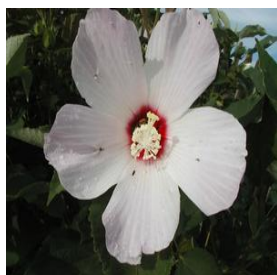

Buddleia davidii Nanho Blue
 Height: 6-8 ft
 Spread: 5-6 ft
 Zone: 5-10

Buddleia x weyeriana Bicolor
 Height: 5-6 ft
 Spread: 4-5 ft
 Zone: 5-9

Capsicum annuum Chilly Chili
 Height: 10-18 in
 Spread: 12-18 in
 Zone: 9-11

Carya ovata
 Height: 90-100 ft
 Spread: 50-70 ft
 Zone: 4-8

Cercis chinensis Avondale
 Height: 10-12 ft
 Spread: 10-12 ft
 Zone: 6-9

Cornus racemosa Muskingum
 Height: 2-4 ft
 Spread: 2-4 ft
 Zone: 4-9

Dahlia hybrid Mystic Illusion
 Height: 18-36 in
 Spread: 12-18 in
 Zone: 8-11

Hibiscus lasiocarpus
 Height: 3-7 ft
 Spread: 2-3 ft
 Zone: 5-9

Hosta Hadspen Blue
 Height: 14-18 in
 Spread: 12-24 in
 Zone: 3-9

Ilex decidua Warren's Red
 Height: 10-15 ft
 Spread: 10-15 ft
 Zone: 5-9

Nepeta racemosa (x mussinii) Blue Wonder
 Height: 8-18 in
 Spread: 12-18 in
 Zone: 3-8

Parrotia persica Ruby Vase
 Height: 20-30 ft
 Spread: 10-15 ft
 Zone: 4-8

Phlox hybrid Intensia® Lavender Glow
 Height: 10-12 in
 Spread: 10-12 in
 Zone: 10-11