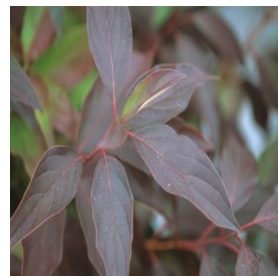

Buddleia davidii Nanho Blue
 Height: 6-8 ft
 Spread: 5-6 ft
 Zone: 5-10

Buddleia x weyeriana Bicolor
 Height: 5-6 ft
 Spread: 4-5 ft
 Zone: 5-9

Capsicum annuum Chilly Chili
 Height: 10-18 in
 Spread: 12-18 in
 Zone: 9-11

Carya ovata
 Height: 90-100 ft
 Spread: 50-70 ft
 Zone: 4-8

Cercis chinensis Avondale
 Height: 10-12 ft
 Spread: 10-12 ft
 Zone: 6-9

Cornus racemosa Muskingum
 Height: 2-4 ft
 Spread: 2-4 ft
 Zone: 4-9

Dahlia hybrid Mystic Illusion
 Height: 18-36 in
 Spread: 12-18 in
 Zone: 8-11