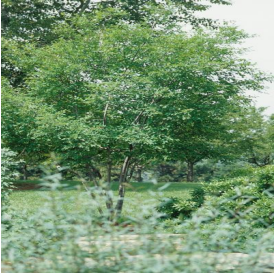

K-State Research and Extension
2021 Throckmorton Plant Sciences Center
Kansas State University
Manhattan, KS 66506

Amelanchier laevis

Height: 15-40 ft

Spread: 15-40 ft

Zone: 4-8